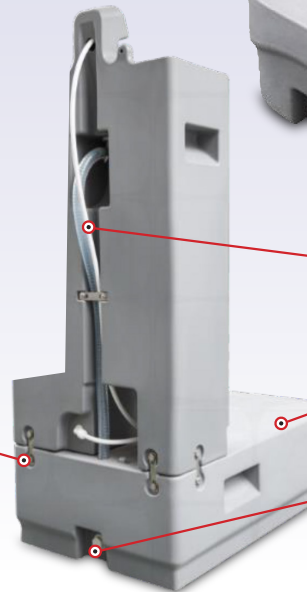

Portable Hand Wash Station

This portable hand wash station is a perfect solution for job sites, schools, parks and any other public spaces where hand washing should be kept top of mind. Comes with a 66L fresh water tank and 81L waste tank. Easily assembled by two people in a half hour. Made from durable polyethelyne

► Clear water inlet

► Foot Pump

► Connectors

► Clean water tank

► Basin

► Handle

► Clear water outlet

► Clear water pipe

► Waste water tank

► Waste water outlet

ITEM# TPW-L01

ITEM# TPW-L02
(includes back wall and
soap dispenser)

Contact Safety Express today for more information.